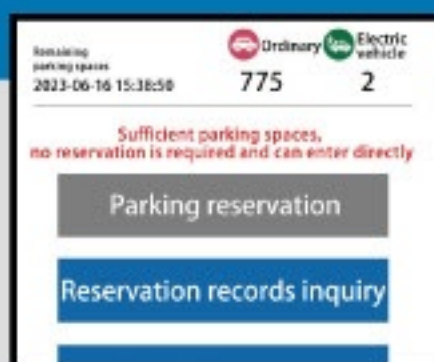

# East Public Car Park of the HZMB Macao Frontier Post

P

## Starting from May 1, 2024, No time slot, MOP 10 / Hour

- Light vehicles will be charged MOP 10 per hour.
- The Car Park accepts a variety of payment methods, including cash payment, "GovPay" Integrated payment platform, Macau Pass Card, UnionPay QuickPass Card, credit card, WeChat Pay (applicable to Mainland China and Hong Kong residents) and Alipay (applicable to Mainland China and Hong Kong residents).

Under normal circumstances, no need to reserve before entering the car park. Real-time remaining parking spaces:

≥600, can enter directly

<600, reservation via internet, parking space reserve for 3 hours